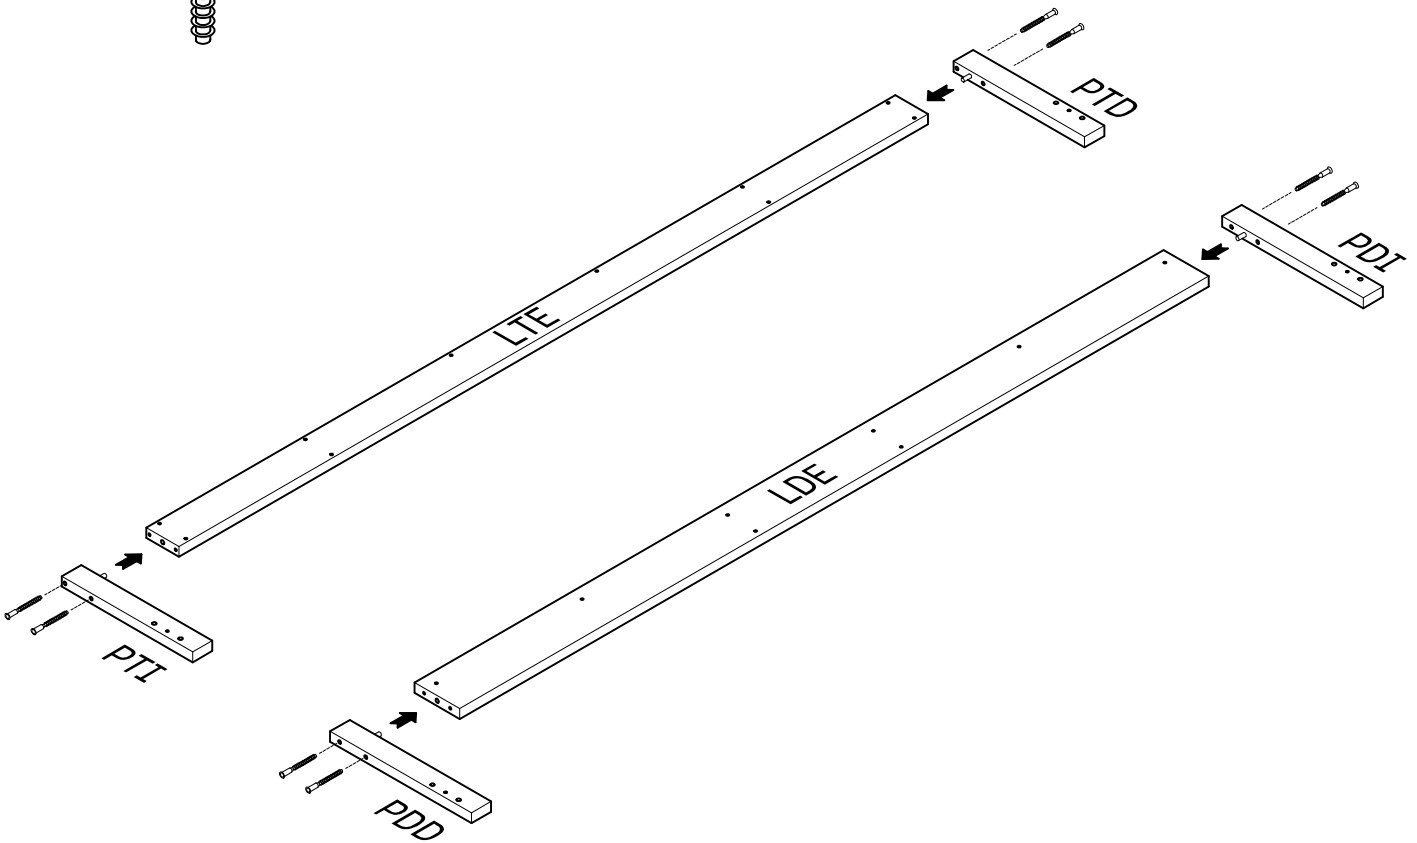

Cama extensible Lore (2/2)

BH25-001

1 TB835 x 4

2 TA770 x 8

LUF E

3  x 12

L U F E

4  x 6