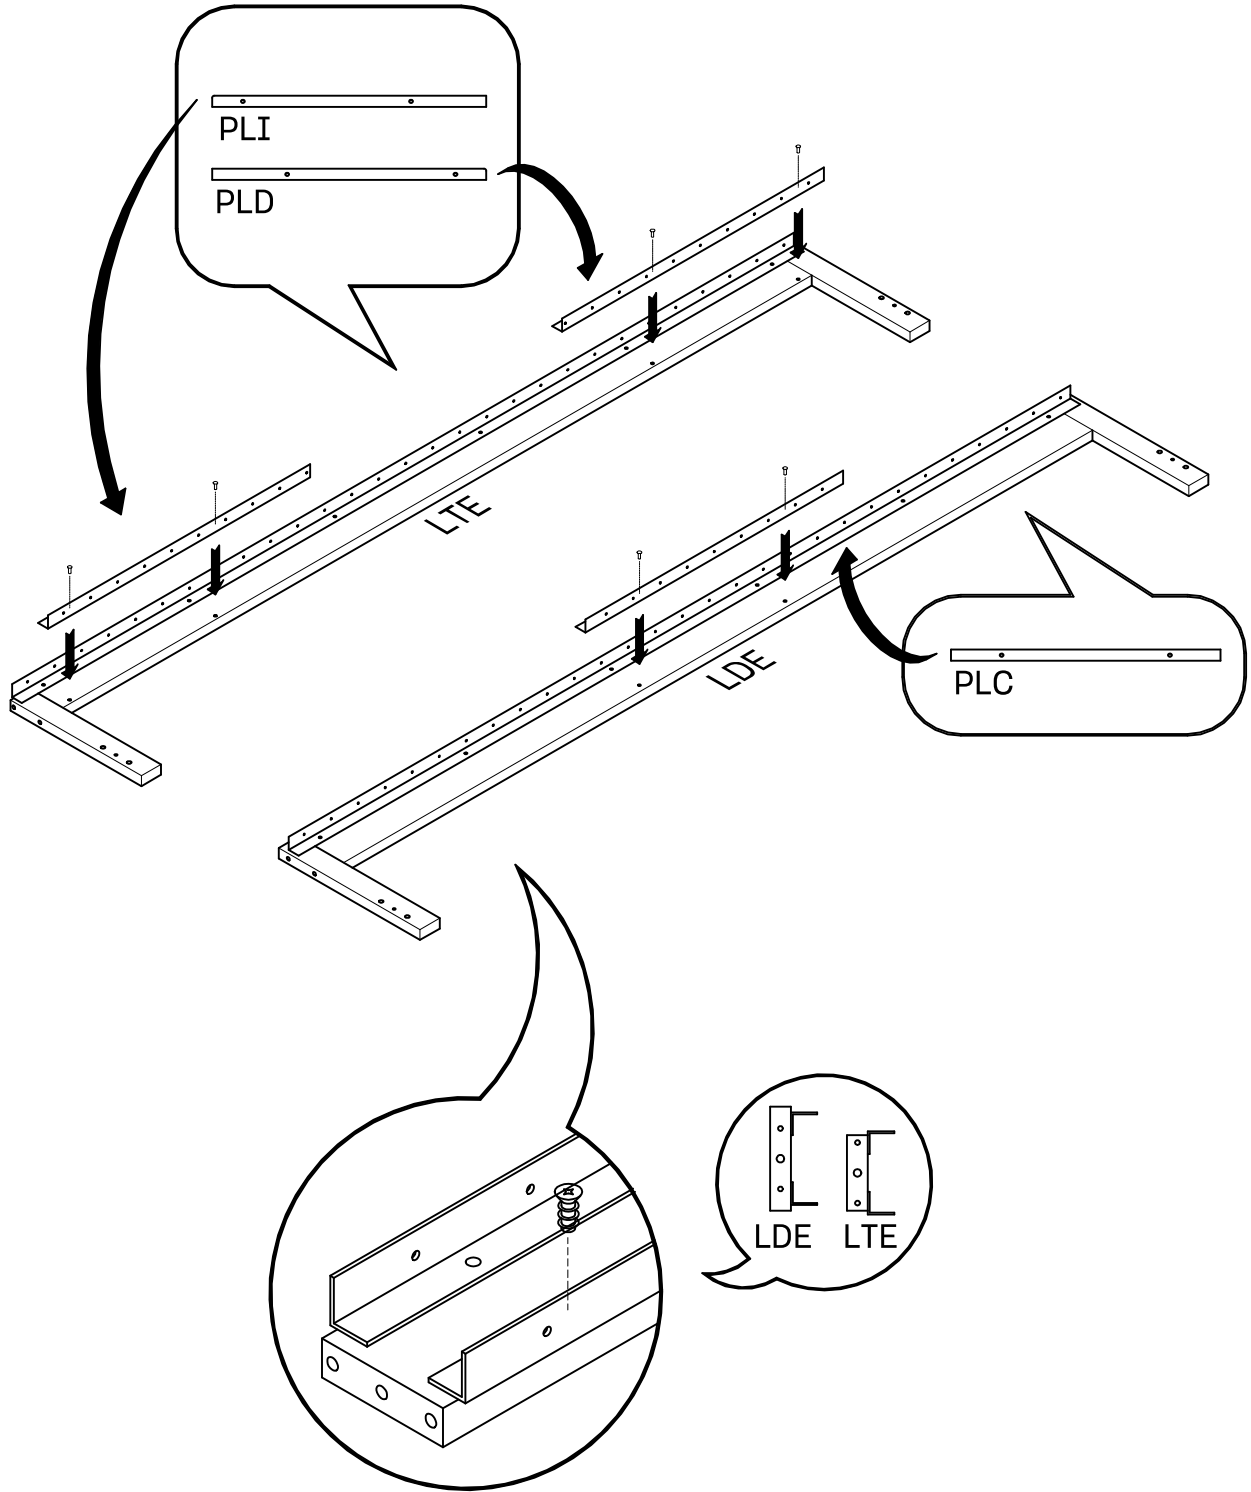

Cama extensible Lore (2/2)

BH25-001

1 TB835 x 4

2 TA770 x 8

LUF E

3  x 12

L U F E

4  x 6