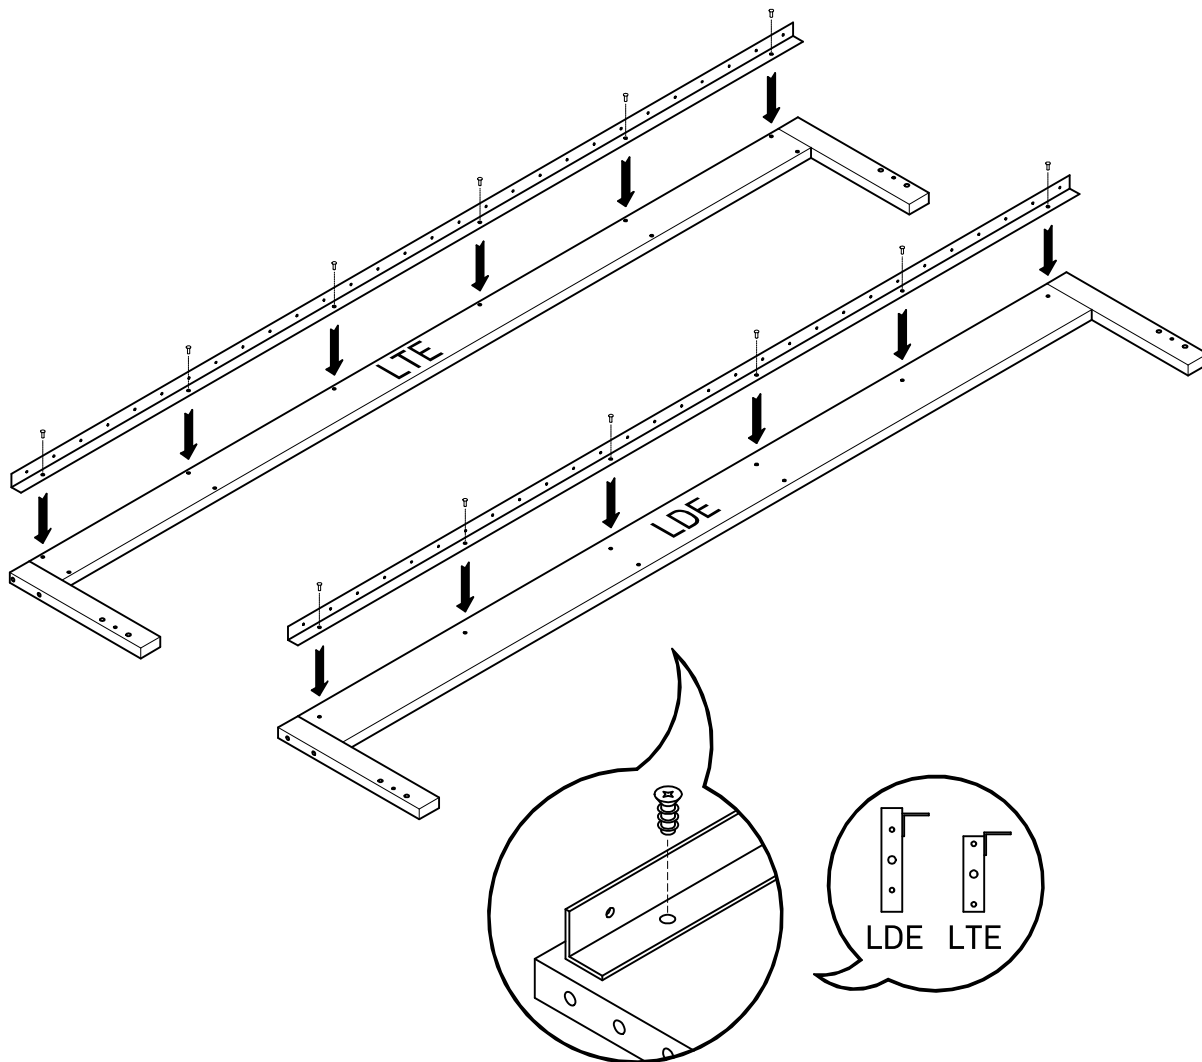

Cama extensible Lore (2/2)

BH25-001

1 TB835 x 4

2 TA770 x 8

LUF E

3  x 12

L U F E

4  x 6